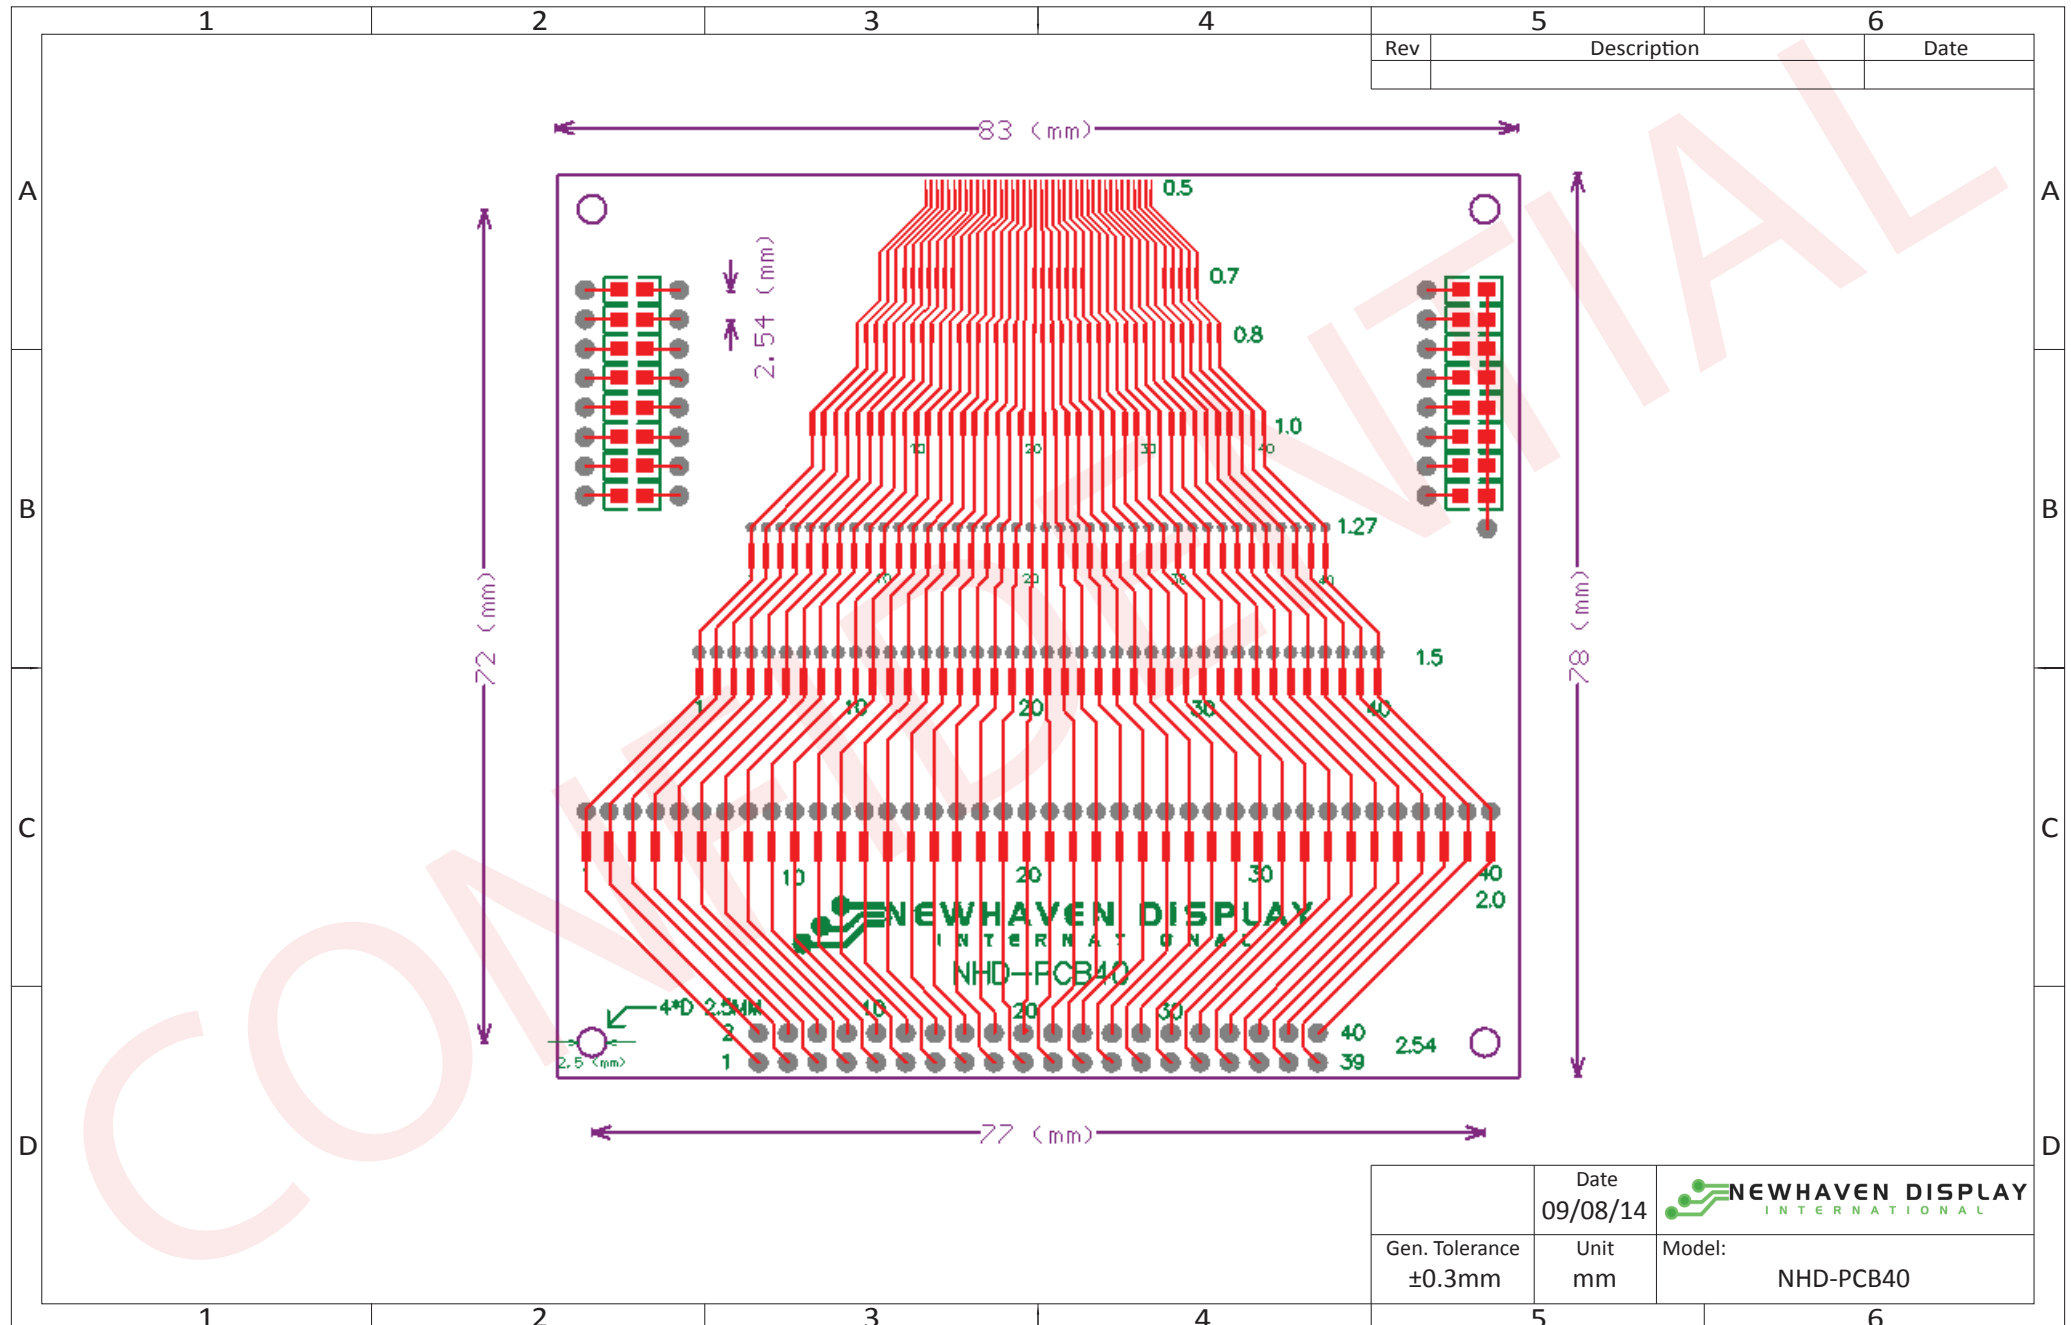

Mechanical Drawing

The drawing contained herein is the exclusive property of Newhaven Display International, Inc. and shall not be copied, reproduced, and/or disclosed in any format without permission.